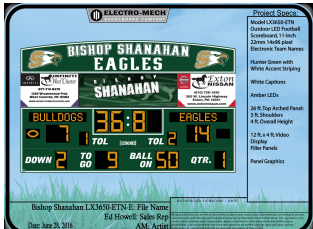

SingleScore converters are compatible with over a 150 models of Electro-Mech scoreboards, and many Fair-Play scoreboards, including wired and wireless models. We also support wired Daktronics scoreboards. SingleScore converters interface with the scoreboards and the correct version must be purchased to match the Scoreboard you wish to control. Please give us a **call at 856-381-8888** or **e-mail to [ed@howelltosports.com](mailto:ed@howelltosports.com)** and we can give you more information on this brand new product.

# More Scoreboard Upgrades

Need a New Control Panel?

Maybe a New Start/Stop Switch?

Is Your Antenna in Good Condition?

Looking to Upgrade your Plunger

Want to Add some Pizzaz to Your Scoreboard?

Maybe a New Stadium Scoreboard with Video?